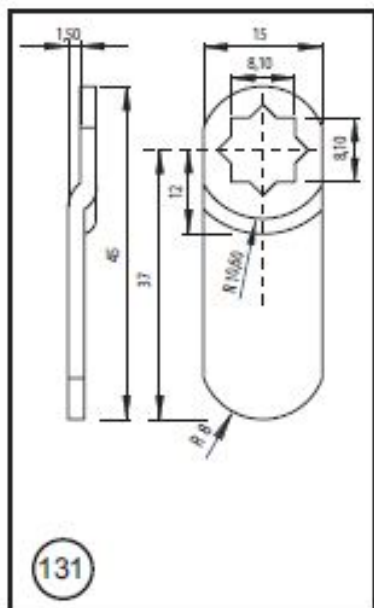

PRODUCT SHEET

Description:

Cam No. 131 For 1900 Series, Cranked 3,5mm, 37mm C/E

Item number:

14.04.299-0

| Units | Box | Carton | HS Code | Barcode |
|-------|-----|--------|------------|---|
| Pcs. | 500 | 2500 | 8301600090 |  5704866041294 |